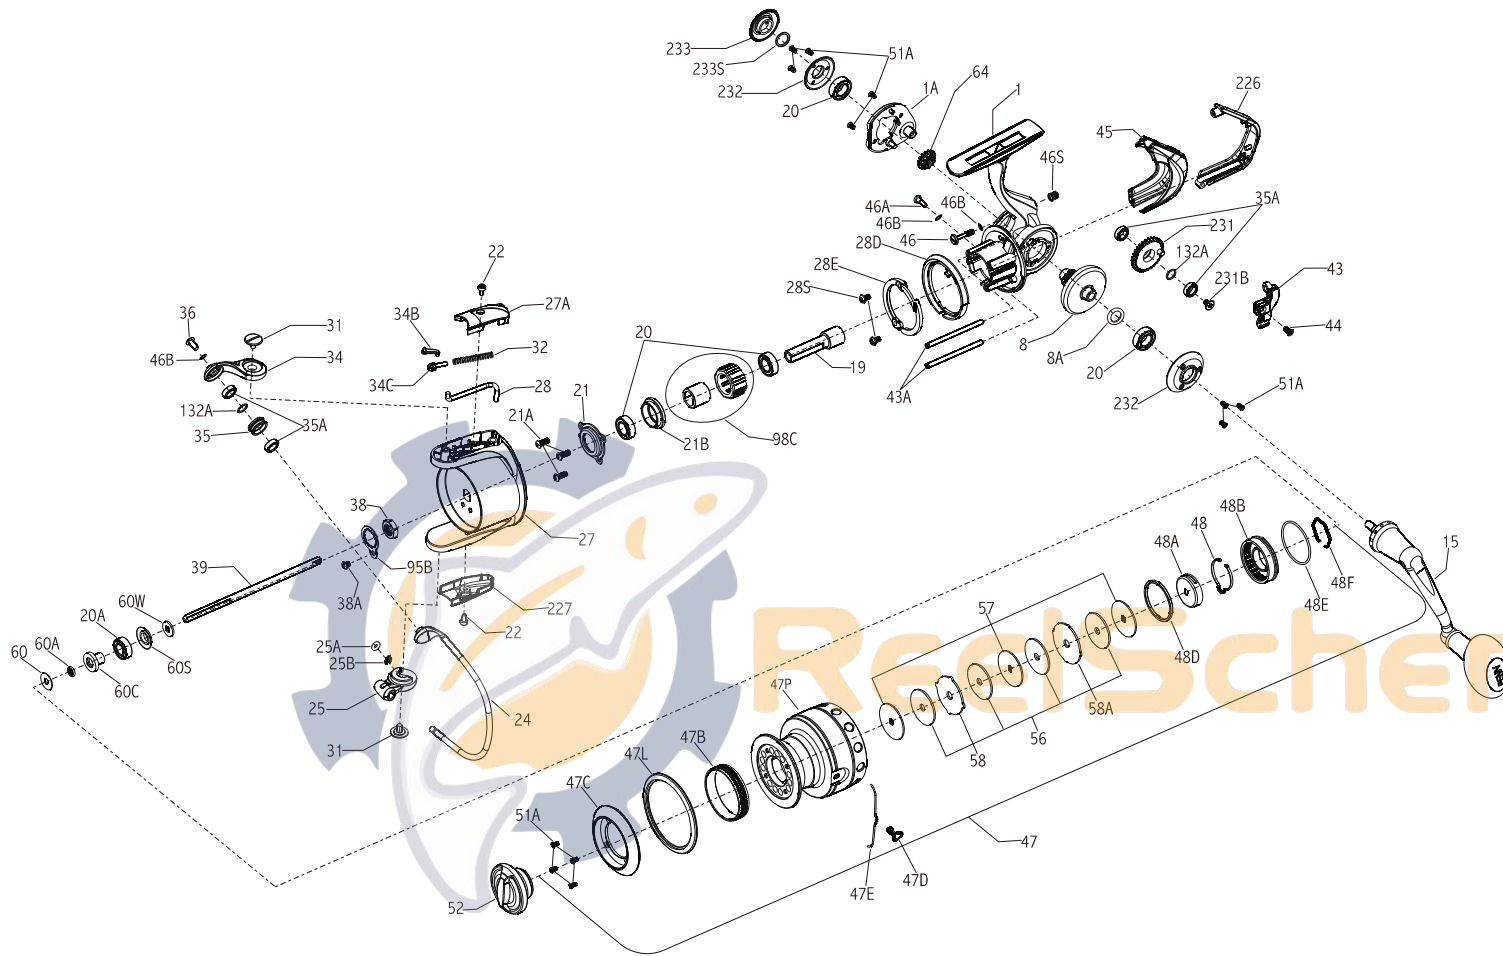

PENN PARTS LIST FOR MODEL 7000CQ

KEY NO.	PART NO.	DESCRIPTION
1	1195551	1-7000CQ Housing
1A	1195555	1A-7000CQ Housing Plate
8	1195559	8-7000CQ Main Gear
8A	1195562	8A-7000CQ Shim
15	1195565	15-7000CQ Handle Assembly
19	1195569	19-7000CQ Pinion
20	1181789	20-6500 Ball Bearing(4 Req.)
20A	1195570	20A-5000CQ Ball Bearing
21	1192640	21-760 Bearing Retainer
21A	1195572	21A-2000CQ Screw(3 Req.)
21B	1195574	21B-7000CQ Collar
22	1195575	22-2000CQ Screw(2 Req.)
24	1195578	24-7000CQ Bail Wire
25	1195922	25-5000CQ Bail Cam
25A	1195591	25A-2000CQ O-Ring
25B	1195592	25B-2000CQ Clip
27	1195596	27-7000CQ Rotor
27A	1195600	27A-7000CQ Bail Pivot Cover
28	1195604	28-7000CQ Trip Lever
28D	1195607	28D-7000CQ Friction Ring
28E	1195610	28E-7000CQ Friction Ring Cover
28S	1195611	28S-2000CQ Screw(2 Req.)
31	1195612	31-2000CQ Screw(2 Req.)
32	1195614	32-5000CQ Bail Spring
34	1195616	34-5000CQ Bail Arm
34B	1195618	34B-5000CQ Pivot Lever
34C	1195619	34C-2000CQ Pivot Arm
35	1195621	35-5000CQ Line Roller
35A	1195641	35A-2000CQ Ball Bearing(4 Req.)
36	1195642	36-2000CQ Screw
38	1195645	38-7000CQ Rotor Nut
38A	1195646	38A-2000CQ Screw
39	1195650	39-7000CQ Spool Shaft
43	1195654	43-7000CQ Crosswind Block
43A	1195658	43A-7000CQ Crosswind Block Pins(2 Req.)
44	1195659	44-2000CQ Screw
45	1195663	45-7000CQ Maintenance Hatch
46	1195664	46-2000CQ Screw
46A	1195666	46A-7000CQ Screw
46B	1222226	46B- 2000CQ Washer(3 Req.)
46S	1195673	46S-2000CQ Spring
47	1195679	47-7000CQ Spool Assembly
47P	1197236	47P- 7000CQ Spool
47B	1195687	47B-7000CQ Spool Band
47C	1195691	47C-7000CQ Spool Lip Cover
47D	1195692	47D-2000CQ Line Clip
47E	1195696	47E-7000CQ Line Clip Spring
47L	1195702	47L-7000CQ Spool Lip
48	1195704	48-7000CQ Spool Click
48A	1195707	48A-7000CQ Spool Click Retainer
48B	1195711	48B-7000CQ Spool Click Housing
48D	1195715	48D-7000CQ Spacer Ring
48E	1195719	48E-7000CQ O-Ring
48F	1251982	48F-7000CQ Clip
51A	1195720	51A-2000CQ Screw(12 Req.)
52	1195726	52-7000CQ Drag Knob Assembly
56	1195736	56-7000CQ Washer HT-100(4 Req.)
57	1195744	57-7000CQ Keyed Washer(3 Req.)
58	1195747	58-7000CQ Earred Washer
58A	1195750	58A-7000CQ Earred Washer
60	1195753	60-7000CQ Spacer Washer
60A	1195756	60A-7000CQ O-Ring
60C	1195760	60C-7000CQ Bearing Sleeve
60S	1195762	60S-7000CQ Seal
60W	1195765	60W-7000CQ Spool Shaft Washer
64	1195769	64-7000CQ Idler Gear
95B	1195771	95B-7000CQ Rotor Locking Plate
98C	1195775	98C-7000CQ Clutch/Sleeve Assembly
132A	1195778	132A-2000CQ Spacer(2 Req.)
226	1195788	226-7000CQ Rear Cover
227	1195798	227-7000CQ Cam Cover
231	1195810	231- 7000CQ Crosswind Gear
231B	1195812	231B-2000CQ Screw
232	1195819	232-7000 CQ Bearing Retainer(2 Req.)
233	1195827	233-7000CQ Bearing Cover
233S	1257635	233S-2000CQ O-Ring